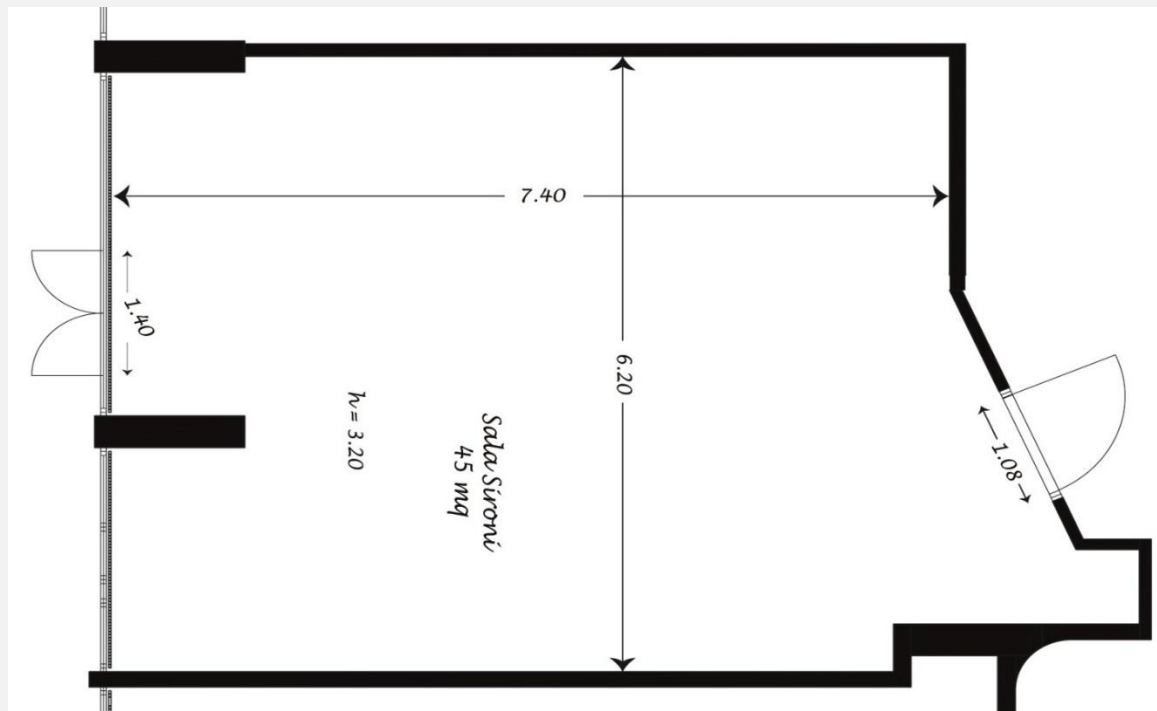

Marinetti meeting room

| Set up | Capacity |
|------------|-------------|
| Classroom | 50 |
| U-Shape | 40 |
| Banquet | 40 |
| Boardroom | 30 |
| Theater | 150 |
| Dimensions | Mt. |
| Length | 19.50 |
| Width | 5.70 - 7.20 |
| Height | 2.46 – 2.93 |
| Mq. | 170 |

Chagall meeting room

| Set up | Capacity |
|------------|-------------|
| Classroom | 25 |
| U-Shape | 25 |
| Banquet | 20 |
| Boardroom | 20 |
| Theater | 60 |
| Dimensions | Mt. |
| Length | 10.53 |
| Width | 6.00 - 7.44 |
| Height | 2.70 |
| Mq. | 80* |

Modigliani meeting room

| Set Up | Capacity |
|------------|-------------|
| Classroom | 25 |
| U-Shape | 25 |
| Banquet | 20 |
| Boardroom | 20 |
| Theater | 60 |
| Dimensions | Mt. |
| Length | 13.00 |
| Width | 7.10 – 8.25 |
| Height | 2.60 – 3.60 |
| Mq. | 80* |

Modigliani meeting room

Sironi meeting room

| Set Up | Capacity |
|------------|----------|
| Classroom | 15 |
| U-Shape | 15 |
| Banquet | 18 |
| Boardroom | 15 |
| Theater | 35 |
| Dimensions | Mt. |
| Length | 7.40 |
| Width | 6.20 |
| Height | 3.20 |
| Mq. | 45 |