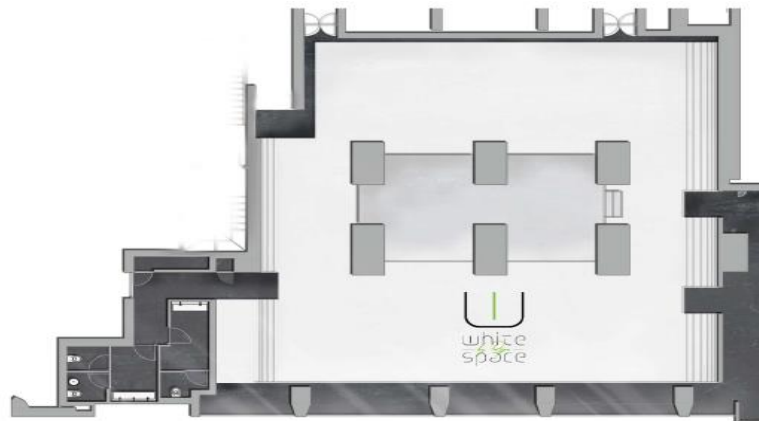

A space created to host high-level events in a refined homely setting: the ideal place for special occasions, anniversaries and cocktail parties, car launches.

White space serves haute cuisine to make each meeting memorable and unique.