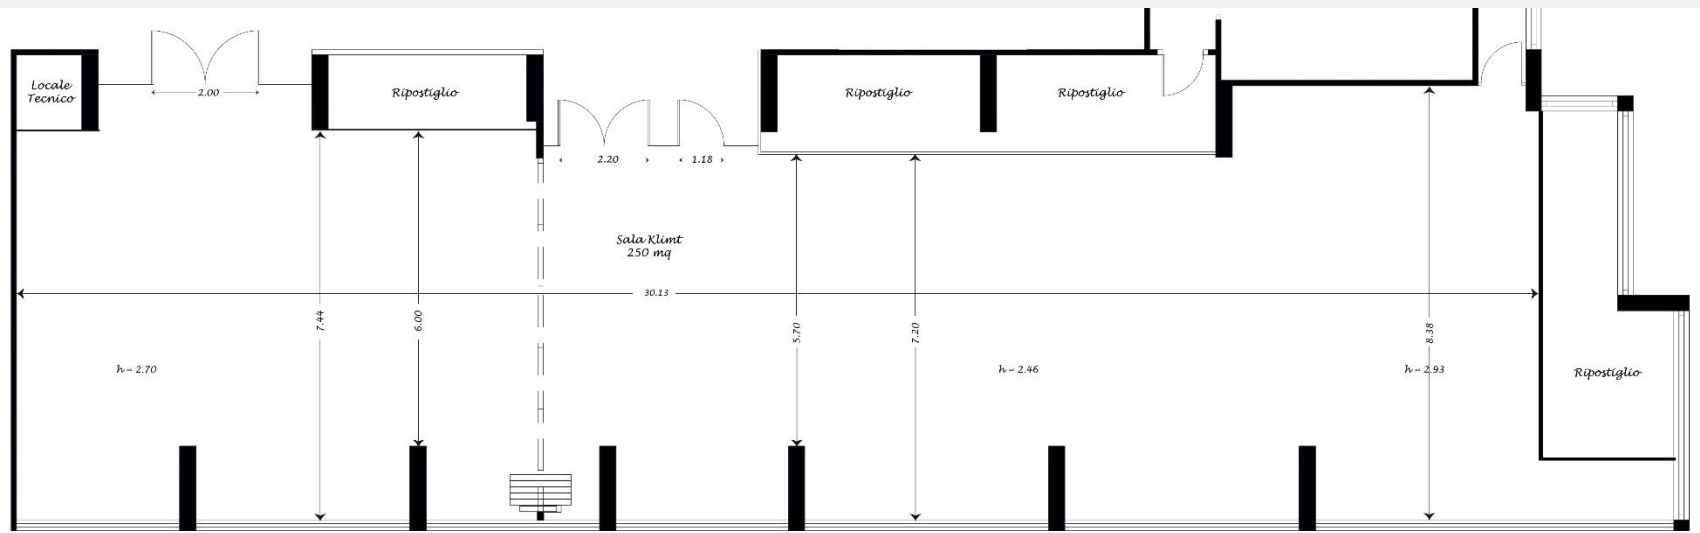

Set Up	Capacity
Classroom	80
U-Shape	50
Banquet	60
Boardroom	/
Theater	200
Dimensions	Mt.
Length	30.13
Width	5.70 - 7.44
Height	2.46 - 2.93
Mq.	250 mq*