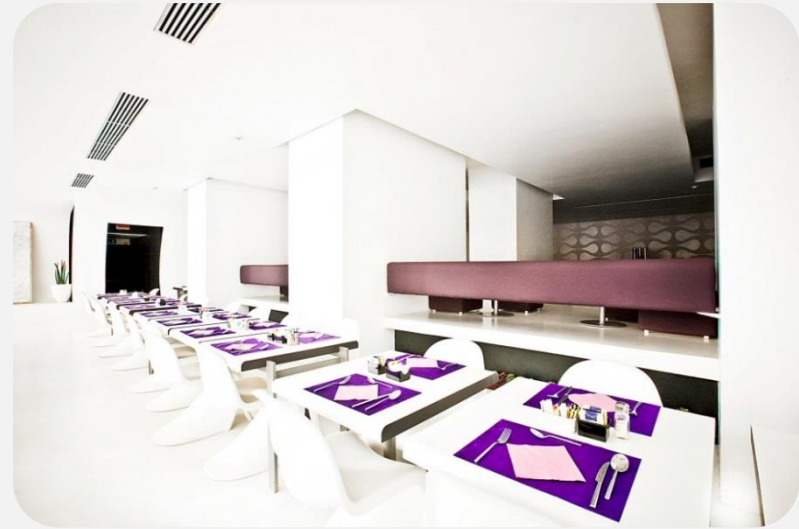

Meeting rooms

- The Meetings & Events center is a combination of efficiency and harmony fitting a wide variety of needs:
- a 200-seat modular structure, a 60-seat conference room and 5 meeting rooms of 30 to 15 seats,
- Set on ground and 1st floor, they're all provided with natural light.

Modigliani meeting room

Sironi meeting room

| Set Up | Capacity |
|------------|----------|
| Classroom | 15 |
| U-Shape | 15 |
| Banquet | 18 |
| Boardroom | 15 |
| Theater | 35 |
| Dimensions | Mt. |
| Length | 7.40 |
| Width | 6.20 |
| Height | 3.20 |
| Mq. | 45 |

A space created to host high-level events in a refined homely setting: the ideal place for special occasions, anniversaries and cocktail parties, car launches.

White space serves haute cuisine to make each meeting memorable and unique.