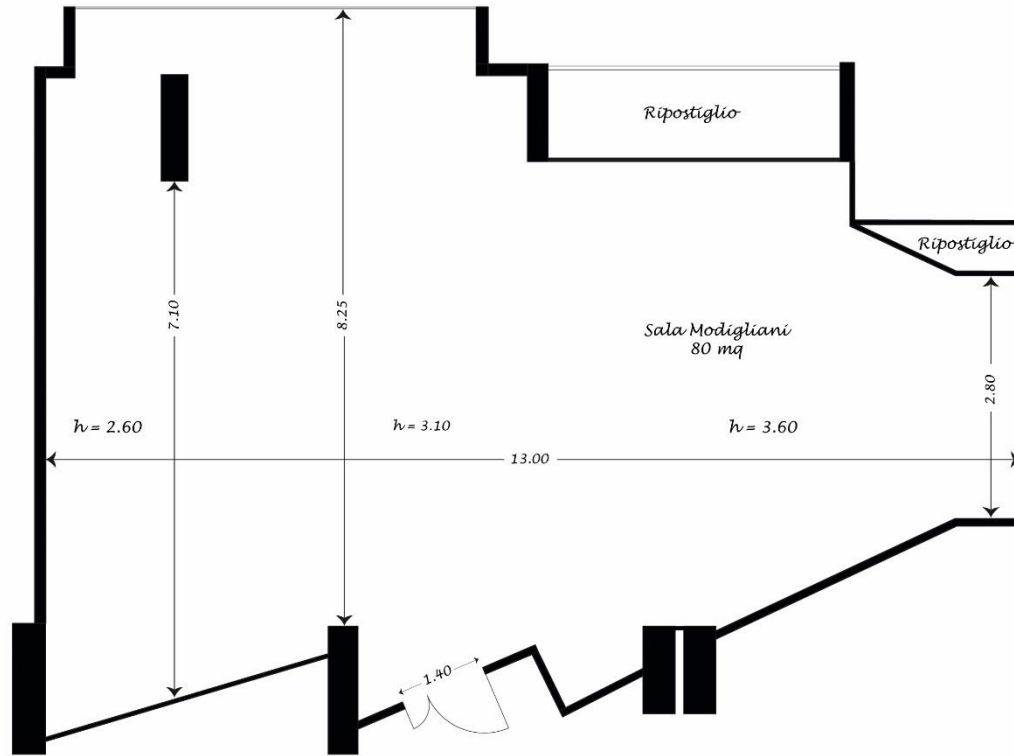

Marinetti meeting room

| Set up | Capacity |
|------------|-------------|
| Classroom | 50 |
| U-Shape | 40 |
| Banquet | 40 |
| Boardroom | 30 |
| Theater | 150 |
| Dimensions | Mt. |
| Length | 19.50 |
| Width | 5.70 - 7.20 |
| Height | 2.46 – 2.93 |
| Mq. | 170 |

Chagall meeting room

| Set up | Capacity |
|------------|-------------|
| Classroom | 25 |
| U-Shape | 25 |
| Banquet | 20 |
| Boardroom | 20 |
| Theater | 60 |
| Dimensions | Mt. |
| Length | 10.53 |
| Width | 6.00 - 7.44 |
| Height | 2.70 |
| Mq. | 80* |

Modigliani meeting room

| Set Up | Capacity |
|------------|-------------|
| Classroom | 25 |
| U-Shape | 25 |
| Banquet | 20 |
| Boardroom | 20 |
| Theater | 60 |
| Dimensions | Mt. |
| Length | 13.00 |
| Width | 7.10 – 8.25 |
| Height | 2.60 – 3.60 |
| Mq. | 80* |

Modigliani meeting room

Sironi meeting room

| Set Up | Capacity |
|------------|----------|
| Classroom | 15 |
| U-Shape | 15 |
| Banquet | 18 |
| Boardroom | 15 |
| Theater | 35 |
| Dimensions | Mt. |
| Length | 7.40 |
| Width | 6.20 |
| Height | 3.20 |
| Mq. | 45 |