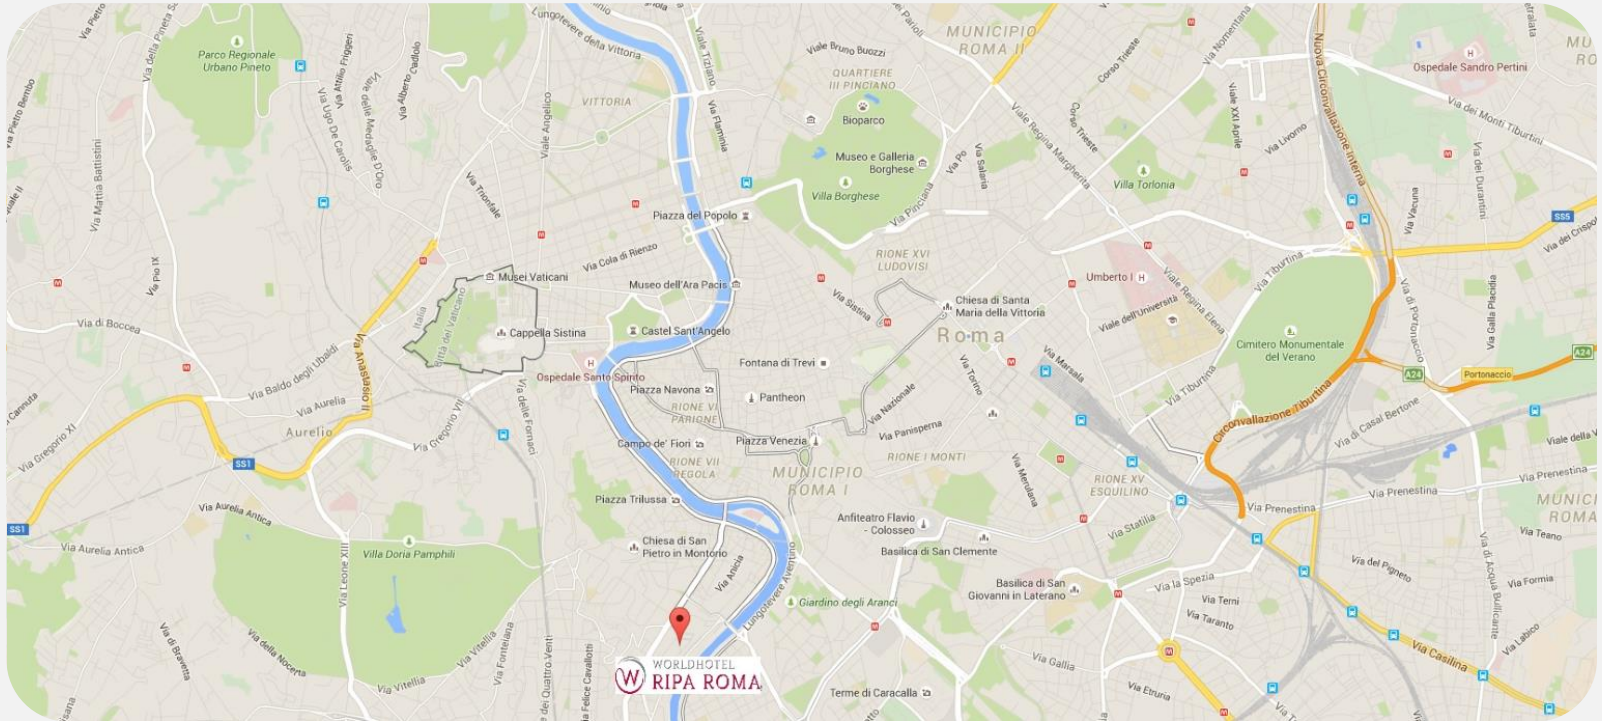

Location

Welcome to the heart of Rome. We await you in Trastevere, one of the most ancient districts of the Eternal City. A stone's throw from the Vatican and its Museum, the Imperial Forum, the Colosseum and Trevi Fountain.