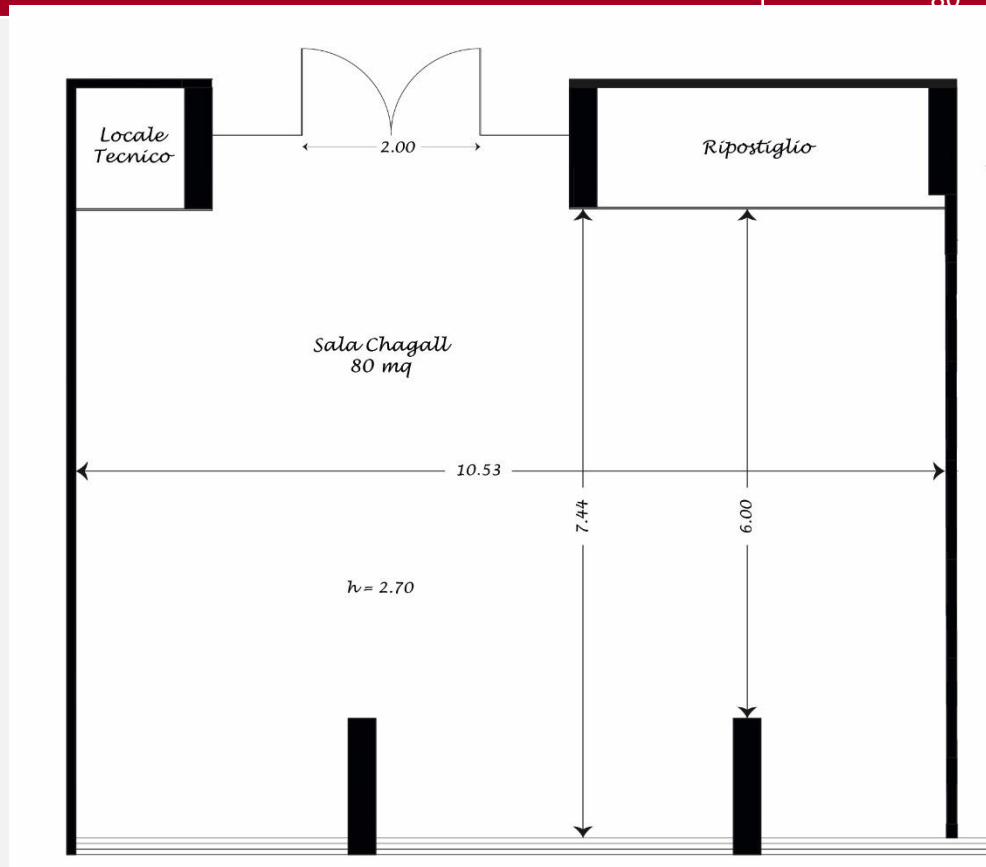

Marinetti meeting room

| Set up | Capacity |
|------------|-------------|
| Classroom | 50 |
| U-Shape | 40 |
| Banquet | 40 |
| Boardroom | 30 |
| Theater | 150 |
| Dimensions | Mt. |
| Length | 19.50 |
| Width | 5.70 - 7.20 |
| Height | 2.46 – 2.93 |
| Mq. | 170 |

Chagall meeting room

| Set up | Capacity |
|------------|-------------|
| Classroom | 25 |
| U-Shape | 25 |
| Banquet | 20 |
| Boardroom | 20 |
| Theater | 60 |
| Dimensions | Mt. |
| Length | 10.53 |
| Width | 6.00 - 7.44 |
| Height | 2.70 |
| Mq. | 80* |

Modigliani meeting room

| Set Up | Capacity |
|------------|-------------|
| Classroom | 25 |
| U-Shape | 25 |
| Banquet | 20 |
| Boardroom | 20 |
| Theater | 60 |
| Dimensions | Mt. |
| Length | 13.00 |
| Width | 7.10 – 8.25 |
| Height | 2.60 – 3.60 |
| Mq. | 80* |

Modigliani meeting room

Sironi meeting room

| Set Up | Capacity |
|------------|----------|
| Classroom | 15 |
| U-Shape | 15 |
| Banquet | 18 |
| Boardroom | 15 |
| Theater | 35 |
| Dimensions | Mt. |
| Length | 7.40 |
| Width | 6.20 |
| Height | 3.20 |
| Mq. | 45 |