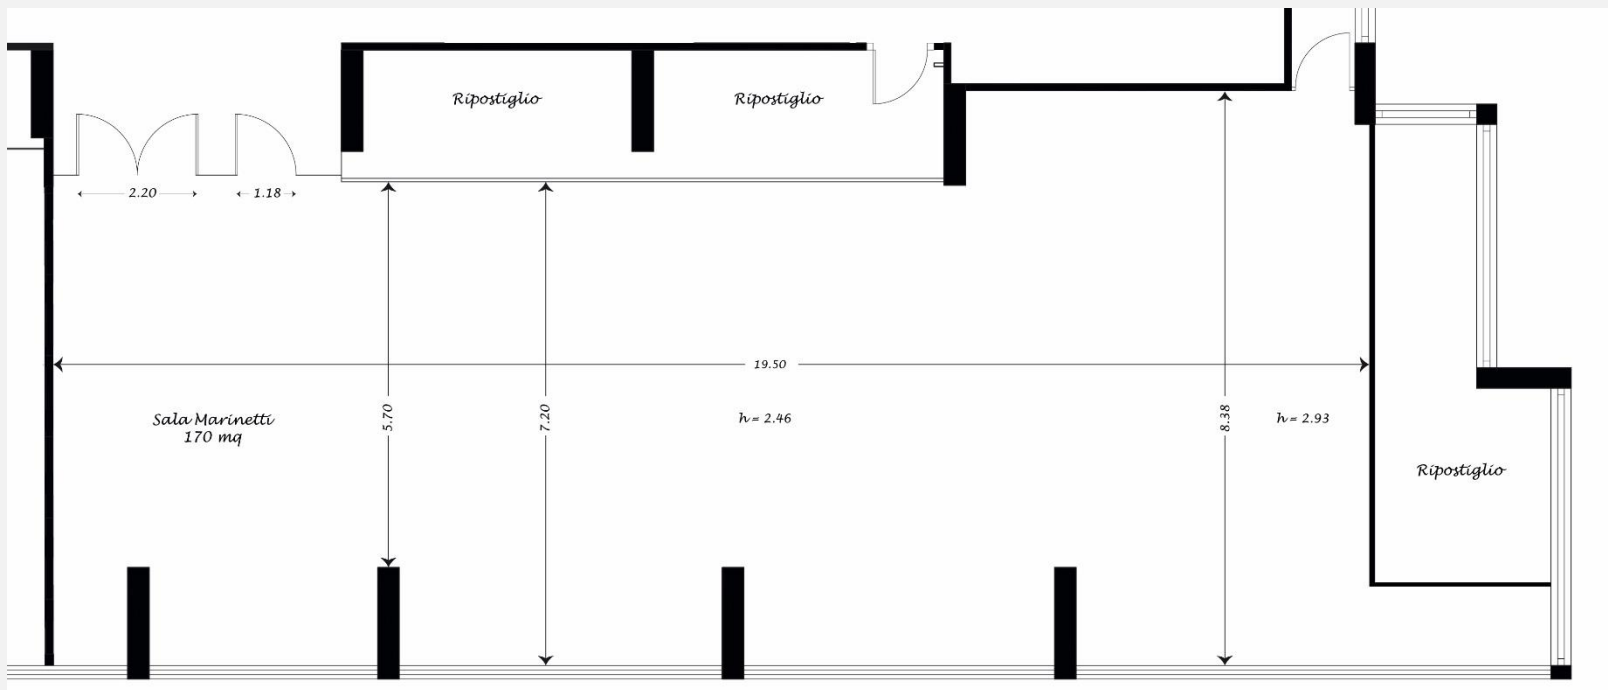

Kliment meeting room

| Set Up | Capacity |
|------------|-------------|
| Classroom | 80 |
| U-Shape | 50 |
| Banquet | 60 |
| Boardroom | / |
| Theater | 200 |
| Dimensions | Mt. |
| Length | 30.13 |
| Width | 5.70 - 7.44 |
| Height | 2.46 - 2.93 |
| Mq. | 250 mq* |

Marinetti meeting room

| Set up | Capacity |
|------------|-------------|
| Classroom | 50 |
| U-Shape | 40 |
| Banquet | 40 |
| Boardroom | 30 |
| Theater | 150 |
| Dimensions | Mt. |
| Length | 19.50 |
| Width | 5.70 - 7.20 |
| Height | 2.46 – 2.93 |
| Mq. | 170 |

Chagall meeting room

| Set up | Capacity |
|------------|-------------|
| Classroom | 25 |
| U-Shape | 25 |
| Banquet | 20 |
| Boardroom | 20 |
| Theater | 60 |
| Dimensions | Mt. |
| Length | 10.53 |
| Width | 6.00 - 7.44 |
| Height | 2.70 |
| Mq. | 80* |

Modigliani meeting room

Sironi meeting room

| Set Up | Capacity |
|------------|----------|
| Classroom | 15 |
| U-Shape | 15 |
| Banquet | 18 |
| Boardroom | 15 |
| Theater | 35 |
| Dimensions | Mt. |
| Length | 7.40 |
| Width | 6.20 |
| Height | 3.20 |
| Mq. | 45 |